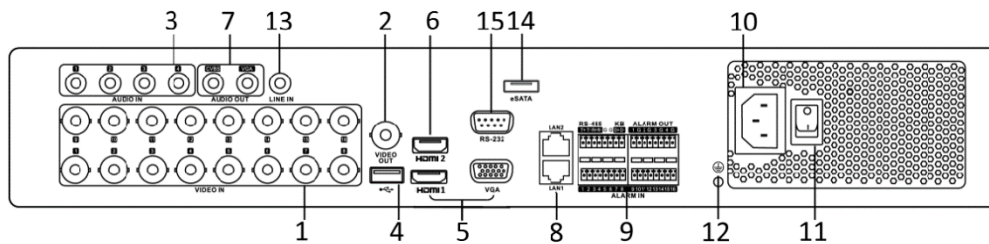

Physical Interfaces

Index	Description	Index	Description
1	VIDEO IN	9	RS-485 Serial Interface, Keyboard Interface, ALARM IN and ALARM OUT
2	VIDEO OUT	10	100 to 240 VAC Power Input
3	AUDIO IN of RCA Connector	11	Power Switch
4	USB Interface	12	GND
5	HDMI 1/VGA Interface	13	LINE IN
6	HDMI 2 Interface	14	eSATA Interface
7	CVBS AUDIO OUT	15	RS-232 Serial Interface
8	LAN Network Interfaces		

Distributed by

Available Models

IDS-7316HUHI-K4/16S

Headquarters

No.555 Qianmo Road, Binjiang District,
Hangzhou 310051, China
T +86-571-8807-5998
overseasbusiness@hikvision.com

Hikvision USA
T +1-909-895-0400
sales.usa@hikvision.com

Hikvision Australia
T +61-2-8599-4233
salesau@hikvision.com

Hikvision India
T +91-22-28469900
sales@pramahikvision.com

Hikvision Canada
T +1-866-200-6690
sales.canada@hikvision.com

Hikvision Thailand
T +662-275-9949
sales.thailand@hikvision.com

Hikvision Europe
T +31-23-5542770
sales.eu@hikvision.com

Hikvision Italy
T +39-0438-6902
info.it@hikvision.com

Hikvision Brazil
T +55 11 3318-0050
Latam.support@hikvision.com

Hikvision Turkey
T +90 (216)521 7070- 7074
sales.tr@hikvision.com

Hikvision Malaysia
T +601-7652-2413
sales.my@hikvision.com

Hikvision UK & Ireland
T +01628-902140
sales.uk@hikvision.com

Hikvision South Africa
Tel: +27 (10) 0351172
sale.africa@hikvision.com

Hikvision France
T +33(0)1-85-330-450
info.fr@hikvision.com

Hikvision Kazakhstan
T +7-727-9730667
nikia.panfilov@hikvision.ru

Hikvision Vietnam
T +84-974270888
sales.vt@hikvision.com

Hikvision UAE
T +971-4-4432090
salesme@hikvision.com

Hikvision Singapore
T +65-6684-4718
sg@hikvision.com

Hikvision Spain
T +34-91-737-16-55
info.es@hikvision.com

Hikvision Tashkent
T +99-87-1238-9438
uzb@hikvision.ru

Hikvision Hong Kong
T +852-2151-1761
info.hk@hikvision.com

Hikvision Russia
T +7-495-669-67-99
saleru@hikvision.com

Hikvision Korea
T +82-(0)31-731-8817
sales.korea@hikvision.com

Hikvision Poland
T +48-22-460-01-50
info.pl@hikvision.com

Hikvision Indonesia
T +62-21-2933759
Sales.Indonesia@hikvision.com

Hikvision Colombia
sales.colombia@hikvision.com