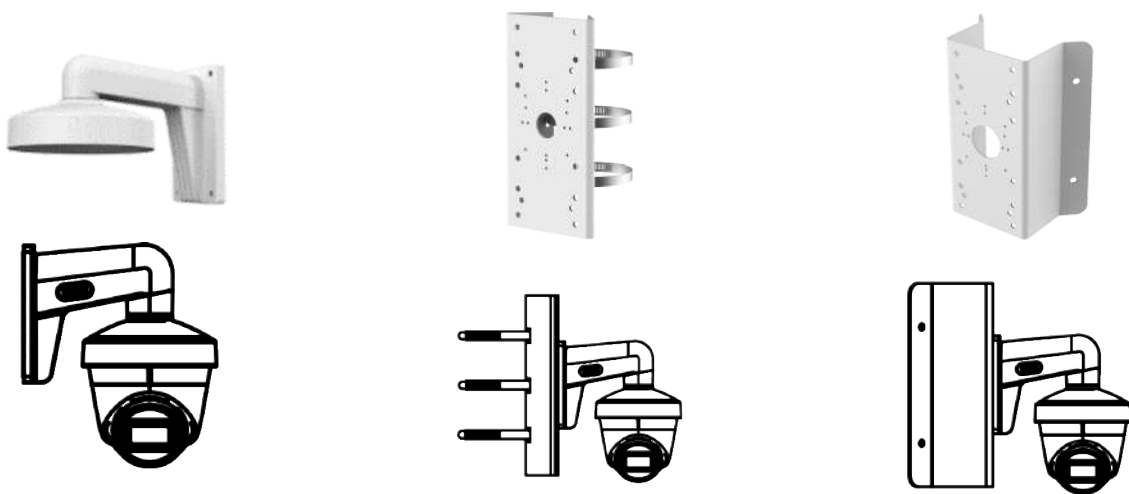

Specification

Camera	
Image Sensor	5 MP CMOS
Signal System	PAL/NTSC
Resolution	2560 (H) × 1944 (V)
Frame Rate	TVI: 5M@20fps, 4M@30fps, 4M@25fps, 1080p@30fps, 1080p@25fps AHD: 5M@20fps, 4M@30fps, 4M@25fps CVI: 4M@30fps, 4M@25fps CVBS: PAL/NTSC
Min. illumination	0.01 Lux@(F1.2, AGC ON), 0 Lux with IR
Shutter Time	PAL: 1/25 s to 1/50, 000 s NTSC: 1/30 s to 1/50, 000 s
Lens	2.8 mm, 3.6 mm, 6 mm, 8 mm, 12 mm fixed lens
Field of View	2.8 mm, horizontal FOV: 85°, vertical FOV: 63°, diagonal FOV: 110° 3.6 mm, horizontal FOV: 80°, vertical FOV: 63°, diagonal FOV: 105° 6 mm, horizontal FOV: 57°, vertical FOV: 43°, diagonal FOV: 72° 8 mm, horizontal FOV: 41°, vertical FOV: 31°, diagonal FOV: 52° 12 mm, horizontal FOV: 26°, vertical FOV: 19°, diagonal FOV: 32°
Lens Mount	M12
Day & Night	ICR
WDR (Wide Dynamic Range)	Digital WDR
Angle Adjustment	Pan: 0 to 360°, Tilt: 0 to 75°, Rotation: 0 to 360°
Menu	
Image Mode	STD/HIGH-SAT
AGC	Yes
Day/Night Mode	Auto/Color/BW (Black and White)
White Balance	Auto/Manual
AE (Auto Exposure) Mode	DWDR/BLC/HLC/Global
Noise Reduction	2D DNR
Language	English
Function	Brightness, Sharpness, Mirror, Smart IR
Interface	
Video Output	Switchable TVI/AHD/CVI/CVBS
General	
Operating Conditions	-40 °C to 60 °C (-40 °F to 140 °F), humidity 90% or less (non-condensing)
Power Supply	12 VDC ± 25%
Power Consumption	Max. 4.3 W
Protection Level	IP67
Material	Front Cover: Plastic Main Body: Metal

General	
IR Range	Up to 40 m
Communication	HIKVISION-C
Dimensions	Φ 109.82 mm × 91.03 mm (Φ 4.32" × 3.6")
Weight	Approx. 303 g (0.67 lb.)

Available Model

DS-2CE78H0T-IT3F(C)

Dimension

Accessory

DS-1272ZJ-110-TRS
Wall Mount

DS-1275ZJ-SUS
Vertical Pole Mount

DS-1276ZJ-SUS
Corner Mount

DS-1280ZJ-S
Junction Box

DS-1281ZJ-S
Inclined Ceiling Mount

DS-1280ZJ-TR13
Junction Box

Distributed by

HIKVISION

Headquarters