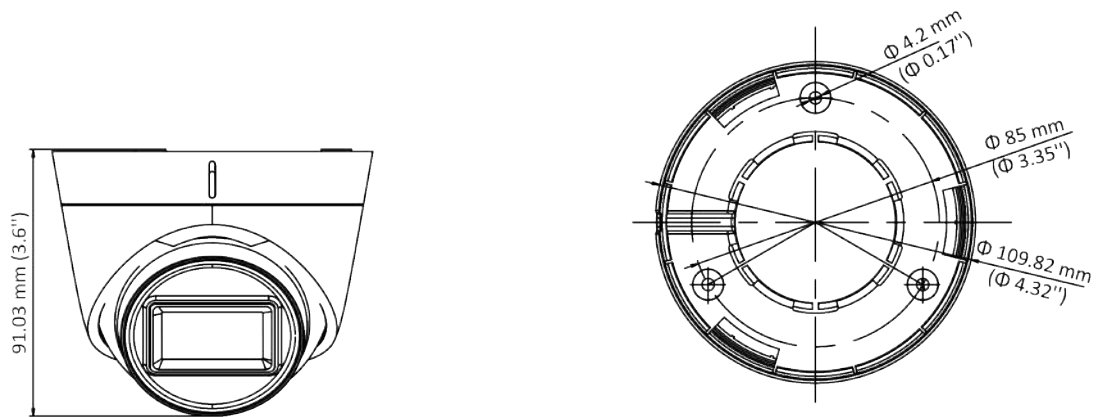

DS-2CE78H0T-IT3F(C) 5 MP Camera

- 5 MP, 2560 × 1944 resolution
- 2.8 mm, 3.6 mm, 6 mm, 8 mm, 12 mm fixed focal lens
- Smart IR, up to 40 m IR distance
- 4 in 1 video output (switchable TVI/AHD/CVI/CVBS)
- IP67

Specification

Camera	
Image Sensor	5 MP CMOS
Signal System	PAL/NTSC
Resolution	2560 (H) × 1944 (V)
Frame Rate	TVI: 5M@20fps, 4M@30fps, 4M@25fps, 1080p@30fps, 1080p@25fps AHD: 5M@20fps, 4M@30fps, 4M@25fps CVI: 4M@30fps, 4M@25fps CVBS: PAL/NTSC
Min. illumination	0.01 Lux@(F1.2, AGC ON), 0 Lux with IR
Shutter Time	PAL: 1/25 s to 1/50, 000 s NTSC: 1/30 s to 1/50, 000 s
Lens	2.8 mm, 3.6 mm, 6 mm, 8 mm, 12 mm fixed lens
Field of View	2.8 mm, horizontal FOV: 85°, vertical FOV: 63°, diagonal FOV: 110° 3.6 mm, horizontal FOV: 80°, vertical FOV: 63°, diagonal FOV: 105° 6 mm, horizontal FOV: 57°, vertical FOV: 43°, diagonal FOV: 72° 8 mm, horizontal FOV: 41°, vertical FOV: 31°, diagonal FOV: 52° 12 mm, horizontal FOV: 26°, vertical FOV: 19°, diagonal FOV: 32°
Lens Mount	M12
Day & Night	ICR
WDR (Wide Dynamic Range)	Digital WDR
Angle Adjustment	Pan: 0 to 360°, Tilt: 0 to 75°, Rotation: 0 to 360°
Menu	
Image Mode	STD/HIGH-SAT
AGC	Yes
Day/Night Mode	Auto/Color/BW (Black and White)
White Balance	Auto/Manual
AE (Auto Exposure) Mode	DWDR/BLC/HLC/Global
Noise Reduction	2D DNR
Language	English
Function	Brightness, Sharpness, Mirror, Smart IR
Interface	
Video Output	Switchable TVI/AHD/CVI/CVBS
General	
Operating Conditions	-40 °C to 60 °C (-40 °F to 140 °F), humidity 90% or less (non-condensing)
Power Supply	12 VDC ± 25%
Power Consumption	Max. 4.3 W
Protection Level	IP67
Material	Front Cover: Plastic Main Body: Metal

General	
IR Range	Up to 40 m
Communication	HIKVISION-C
Dimensions	Φ 109.82 mm × 91.03 mm (Φ 4.32" × 3.6")
Weight	Approx. 303 g (0.67 lb.)

Available Model

DS-2CE78H0T-IT3F(C)

Dimension

Accessory

DS-1272ZJ-110-TRS
Wall Mount