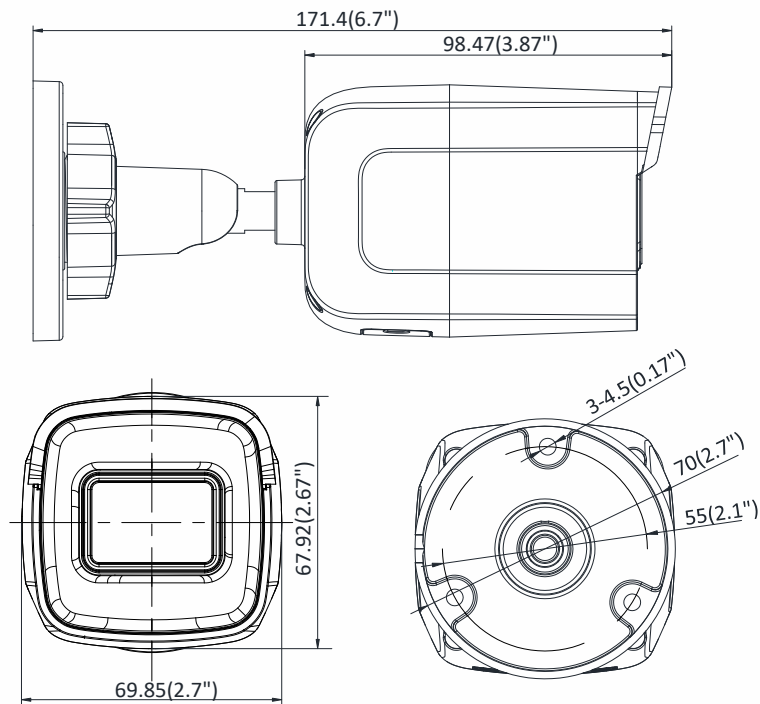

General Function	One-key reset, anti-flicker, three streams, heartbeat, mirror, password protection, privacy mask, watermark, IP address filter
Firmware Version	V5.5.80
API	ONVIF (PROFILE S, PROFILE G), ISAPI
Simultaneous Live View	Up to 6 channels
User/Host	Up to 32 users 3 levels: Administrator, Operator and User
Client	iVMS-4200, Hik-Connect, iVMS-5200, iVMS-4500
Web Browser	Plug-in required live view: IE8+, Chrome 41.0-44, Firefox 30.0-51, Safari 8.0-11 Plug-in free live view: Chrome 45.0+, Firefox 52.0+
Interface	
Communication Interface	1 RJ45 10M/100M self-adaptive Ethernet port
On-board Storage	Built-in micro SD/SDHC/SDXC slot, up to 128 GB
Reset Button	Yes
Smart Feature-set	
Behavior Analysis	Line crossing detection, intrusion detection, unattended baggage detection, object removal detection
Exception Detection	Scene change detection
Face Detection	Yes
General	
Operating Conditions	-30 °C to +60 °C (-22 °F to +140 °F), humidity 95% or less (non-condensing)
Power Supply	12 VDC ± 25%, 5.5 mm coaxial power plug PoE (802.3af, class 3)
Power Consumption	12 VDC, 0.5 A, max: 6 W PoE: (802.3af, 36 VDC to 57 VDC), 0.3 A to 0.2 A, max: 7.5 W
IR Range	Up to 30 m
Wavelength	850 nm
Protection Level	IP67, IK10
Material	Front cover: metal, back cover: metal, sun shield: plastic
Dimensions	Camera: 70 × 68 × 171 mm (2.8" × 2.7" × 6.7")
Weight	Camera: 400 g (0.9 lb.) With package: 700 g (1.5 lb.)

Available Model

DS-2CD2085G1-I (2.8/4/6 mm)

Dimension

Unit: mm(inch)

Accessory

**DS-1280ZJ-XS
Junction Box**

**DS-1280ZJ-XS(Black)
Junction Box**

Distributed by